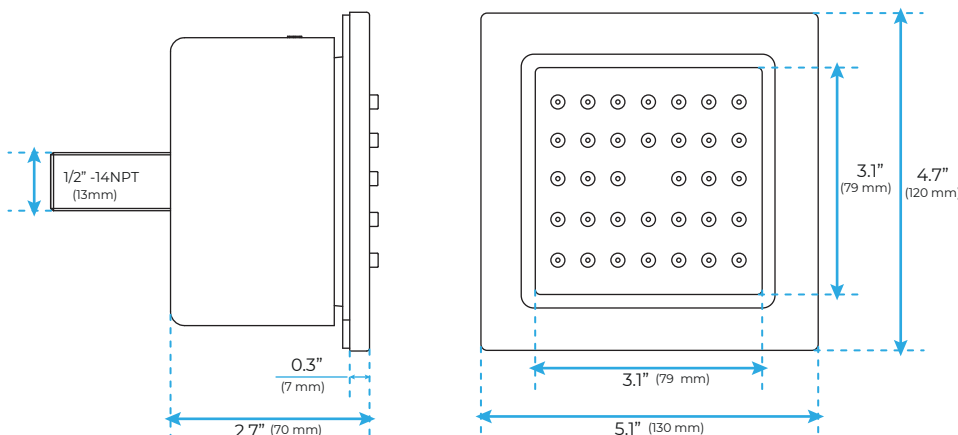

**BRUSHED GOLD REMOTE CONTROLLED THERMOSTATIC LED RECESSED CEILING MOUNT RAINFALL WATER COLUMN MIST SHOWER SYSTEM WITH HAND SHOWER AND 3 JETTED BODY SPRAYS SPECIFICATIONS**

- Shower Panel /Hose Material: 304 Stainless Steel
- Shower Head Size: 900\*300 mm
- Showerheads Install: Embedded Ceiling Mounted
- Concealed Mixer Install: Wall-Mounted
- LED Shower Head Functions: Rainfall, Waterfall, Mist, Water Column
- Water Pressure: 0.3 MPA
- Water Flow: 16L/min~28L/min
- Shower Accessories Material: Brass
- LED Light: Need to Connect Power
- LED Light Color: 64 Color
- Shower Hose Length: 1.5M
- AC: 100-265V 50/60Hz
- Music: Need Bluetooth

## Shower Mixer Connections

Unit: mm

Cold water Hot water Mixer water

### FEATURES

- Material: Brass
- Base Plate Height: 5-1/8"
- Base Plate Width: 5-1/8"
- Jet Surface Area: 3-1/8"
- Surface Depth: 1/4"
- Adjustment Angle: 5°
- Male NPT Connection: 1/2"
- Maximum Flow Rate: 2.5 GPM (9.5L/min) max @ 80 psi