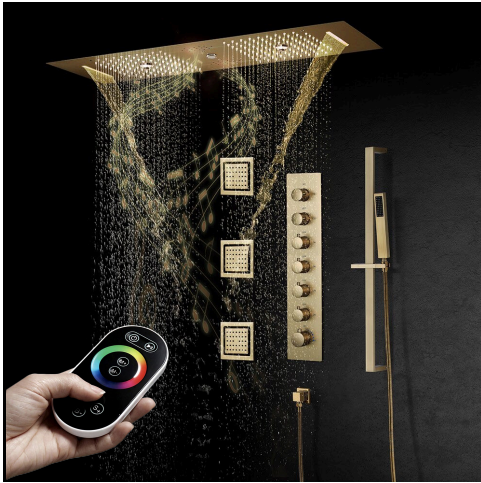

**BRUSHED GOLD REMOTE CONTROLLED THERMOSTATIC LED RECESSED CEILING MOUNT RAINFALL WATER COLUMN MIST SHOWER SYSTEM WITH HAND SHOWER AND 3 JETTED BODY SPRAYS SPECIFICATIONS**

- Shower Panel /Hose Material: 304 Stainless Steel
- Shower Head Size: 900\*300 mm
- Showerheads Install: Embedded Ceiling Mounted
- Concealed Mixer Install: Wall-Mounted
- LED Shower Head Functions: Rainfall, Waterfall, Mist, Water Column
- Water Pressure: 0.3 MPA
- Water Flow: 16L/min~28L/min
- Shower Accessories Material: Brass
- LED Light: Need to Connect Power
- LED Light Color: 64 Color
- Shower Hose Length: 1.5M
- AC: 100-265V 50/60Hz
- Music: Need Bluetooth

Product shown is only for installation display purpose

All dimensions and specifications are nominal and may vary. Use actual products for accuracy in critical situations.

## Shower Mixer

Product shown is only for installation display purpose

### FEATURES

- Material: Brass
- Base Plate Height: 5-1/8"
- Base Plate Width: 5-1/8"
- Jet Surface Area: 3-1/8"
- Surface Depth: 1/4"
- Adjustment Angle: 5°
- Male NPT Connection: 1/2"
- Maximum Flow Rate: 2.5 GPM (9.5L/min) max @ 80 psi