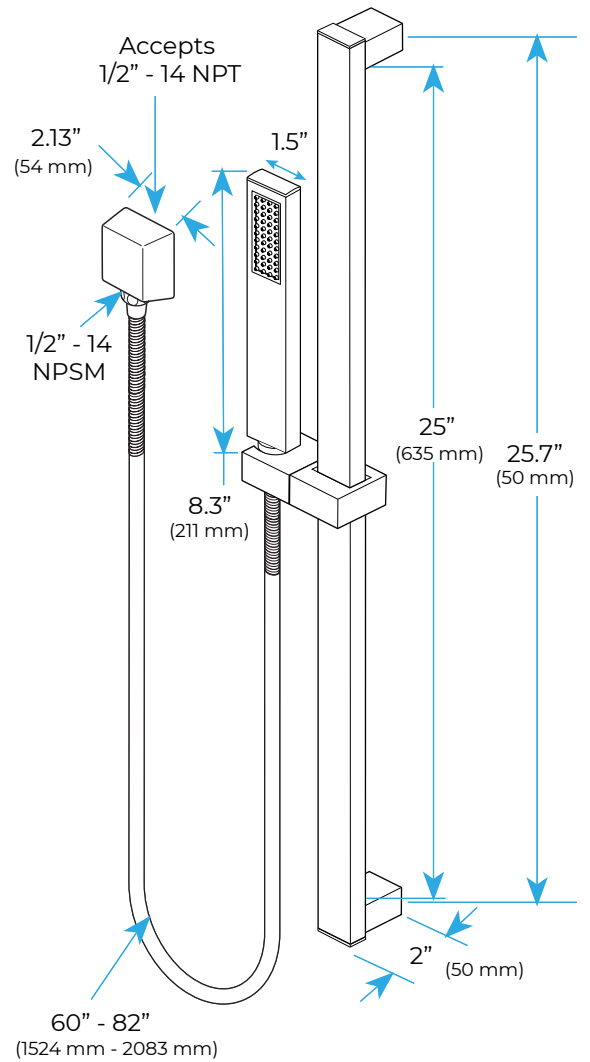

**BRUSHED GOLD REMOTE CONTROLLED THERMOSTATIC LED RECESSED CEILING MOUNT RAINFALL WATER COLUMN MIST SHOWER SYSTEM WITH HAND SHOWER AND 3 JETTED BODY SPRAYS SPECIFICATIONS**

- Shower Panel /Hose Material: 304 Stainless Steel
- Shower Head Size: 900\*300 mm
- Showerheads Install: Embedded Ceiling Mounted
- Concealed Mixer Install: Wall-Mounted
- LED Shower Head Functions: Rainfall, Waterfall, Mist, Water Column
- Water Pressure: 0.3 MPA
- Water Flow: 16L/min~28L/min
- Shower Accessories Material: Brass
- LED Light: Need to Connect Power
- LED Light Color: 64 Color
- Shower Hose Length: 1.5M
- AC: 100-265V 50/60Hz
- Music: Need Bluetooth

Product shown is only for installation display purpose

All dimensions and specifications are nominal and may vary. Use actual products for accuracy in critical situations.

## Shower Mixer Connections

Unit: mm

Cold water Hot water Mixer water

### FEATURES

- Material: Brass
- Base Plate Height: 5-1/8"
- Base Plate Width: 5-1/8"
- Jet Surface Area: 3-1/8"
- Surface Depth: 1/4"
- Adjustment Angle: 5°
- Male NPT Connection: 1/2"
- Maximum Flow Rate: 2.5 GPM (9.5L/min) max @ 80 psi