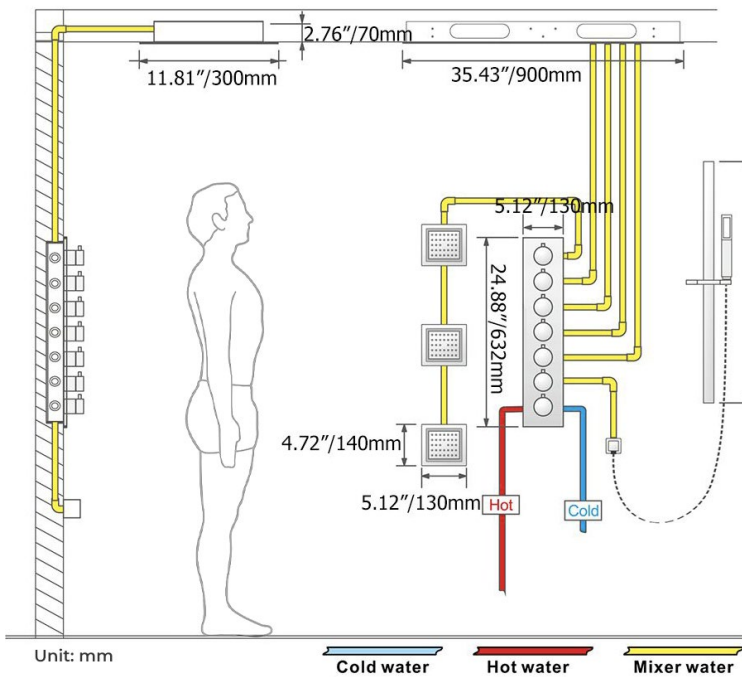

**BRUSHED GOLD REMOTE CONTROLLED THERMOSTATIC LED RECESSED CEILING MOUNT RAINFALL WATER COLUMN MIST SHOWER SYSTEM WITH HAND SHOWER AND 3 JETTED BODY SPRAYS SPECIFICATIONS**

- Shower Panel /Hose Material: 304 Stainless Steel
- Shower Head Size: 900\*300 mm
- Showerheads Install: Embedded Ceiling Mounted
- Concealed Mixer Install: Wall-Mounted
- LED Shower Head Functions: Rainfall, Waterfall, Mist, Water Column
- Water Pressure: 0.3 MPA
- Water Flow: 16L/min~28L/min
- Shower Accessories Material: Brass
- LED Light: Need to Connect Power
- LED Light Color: 64 Color
- Shower Hose Length: 1.5M
- AC: 100-265V 50/60Hz
- Music: Need Bluetooth

## Shower Mixer

Product shown is only for installation display purpose

## Shower Mixer Connections

Unit: mm

Cold water Hot water Mixer water

### FEATURES

- Material: Brass
- Base Plate Height: 5-1/8"
- Base Plate Width: 5-1/8"
- Jet Surface Area: 3-1/8"
- Surface Depth: 1/4"
- Adjustment Angle: 5°
- Male NPT Connection: 1/2"
- Maximum Flow Rate: 2.5 GPM (9.5L/min) max @ 80 psi