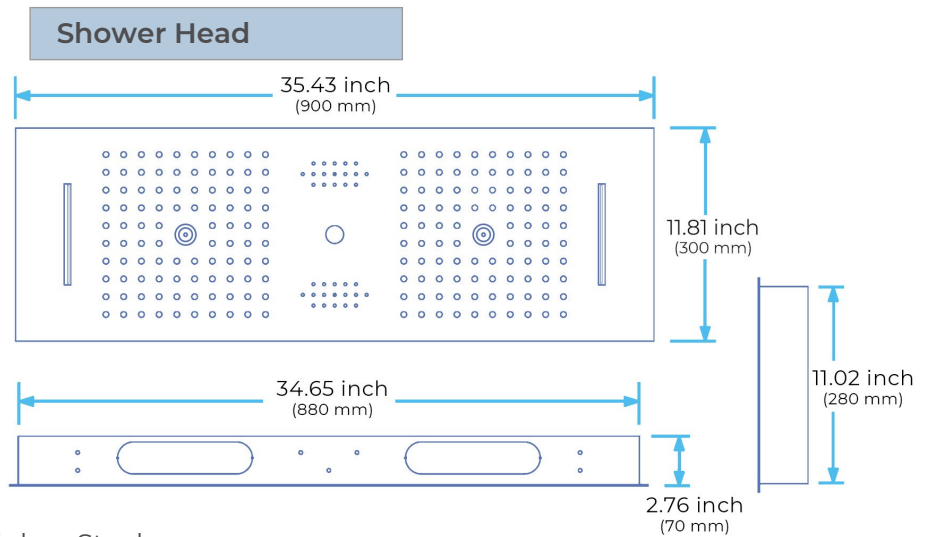

**BRUSHED GOLD REMOTE CONTROLLED THERMOSTATIC LED RECESSED CEILING MOUNT RAINFALL WATER COLUMN MIST SHOWER SYSTEM WITH HAND SHOWER AND 3 JETTED BODY SPRAYS SPECIFICATIONS**

- Shower Panel /Hose Material: 304 Stainless Steel
- Shower Head Size: 900\*300 mm
- Showerheads Install: Embedded Ceiling Mounted
- Concealed Mixer Install: Wall-Mounted
- LED Shower Head Functions: Rainfall, Waterfall, Mist, Water Column
- Water Pressure: 0.3 MPA
- Water Flow: 16L/min~28L/min
- Shower Accessories Material: Brass
- LED Light: Need to Connect Power
- LED Light Color: 64 Color
- Shower Hose Length: 1.5M
- AC: 100-265V 50/60Hz
- Music: Need Bluetooth

Product shown is only for installation display purpose

All dimensions and specifications are nominal and may vary. Use actual products for accuracy in critical situations.

### FEATURES

- Material: Brass
- Base Plate Height: 5-1/8"
- Base Plate Width: 5-1/8"
- Jet Surface Area: 3-1/8"
- Surface Depth: 1/4"
- Adjustment Angle: 5°
- Male NPT Connection: 1/2"
- Maximum Flow Rate: 2.5 GPM (9.5L/min) max @ 80 psi