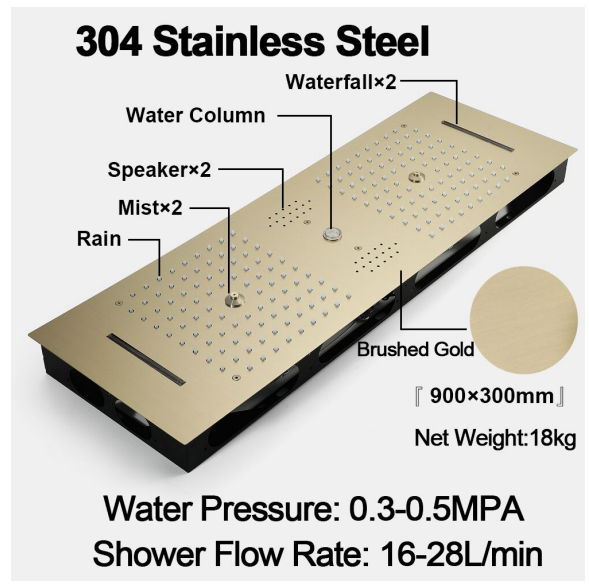

**BRUSHED GOLD REMOTE CONTROLLED THERMOSTATIC LED RECESSED CEILING MOUNT RAINFALL WATER COLUMN MIST SHOWER SYSTEM WITH HAND SHOWER AND 3 JETTED BODY SPRAYS SPECIFICATIONS**

- Shower Panel /Hose Material: 304 Stainless Steel
- Shower Head Size: 900\*300 mm
- Showerheads Install: Embedded Ceiling Mounted
- Concealed Mixer Install: Wall-Mounted
- LED Shower Head Functions: Rainfall, Waterfall, Mist, Water Column
- Water Pressure: 0.3 MPA
- Water Flow: 16L/min~28L/min
- Shower Accessories Material: Brass
- LED Light: Need to Connect Power
- LED Light Color: 64 Color
- Shower Hose Length: 1.5M
- AC: 100-265V 50/60Hz
- Music: Need Bluetooth

Product shown is only for installation display purpose

All dimensions and specifications are nominal and may vary. Use actual products for accuracy in critical situations.

### FEATURES

- Material: Brass
- Base Plate Height: 5-1/8"
- Base Plate Width: 5-1/8"
- Jet Surface Area: 3-1/8"
- Surface Depth: 1/4"
- Adjustment Angle: 5°
- Male NPT Connection: 1/2"
- Maximum Flow Rate: 2.5 GPM (9.5L/min) max @ 80 psi